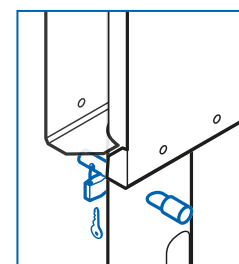

The ePOLE is also available in a lower variant back-to-back or side-by-side.

Height of the ePOLE short:
1,203 mm

As of: 03/2022
Document Center:

Compleo ePOLE

Data sheet

General and electrical data

Variants	ePOLE ePOLE back-to-back ePOLE side-by-side ePOLE back-to-back short ePOLE side-by-side short
Dimensions H x W x D	ePOLE: 1,583 mm x 150 mm x 250 mm ePOLE back-to-back: 1,583 mm x 150 mm x 250 mm ePOLE side-by-side: 1,583 mm x 400 mm x 250 mm ePOLE back-to-back short: 1,203 mm x 150 mm x 250 mm ePOLE side-by-side short: 1,203 mm x 400 mm x 250 mm
Installation type	Free-standing on: Concrete foundation Existing concrete foundation
Electrical supply line	Dual supply line (one supply line for each charging point) Supply line only possible from the bottom, max. line diameter 5*10 mm ² per supply line
Weight	ePOLE: 14.1 kg ePOLE back-to-back: 15.2 kg ePOLE side-by-side: 16.5 kg ePOLE back-to-back short: 12.5 kg ePOLE side-by-side short: 13.8 kg
IP	None (no electric components)

Optional accessories

- LOCK ePOLE
- eSMARTMETER

Optional anti-theft protection of the eBOXes via padlock with steel bolt (LOCK ePOLE)

Compleo Charging Solutions AG

Oberste-Wilms-Straße 15a
D-44309 Dortmund | Germany
servicedesk@compleo-cs.com
compleo-cs.com