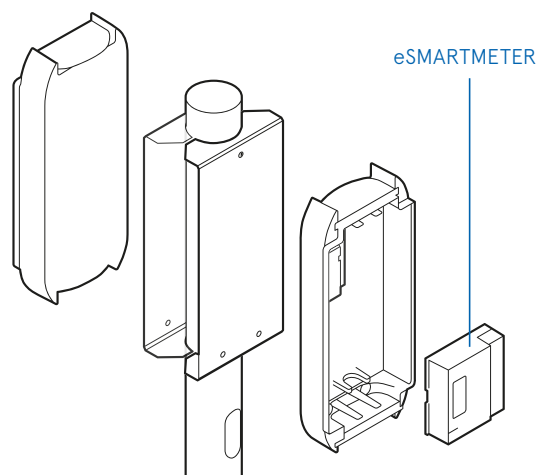

ePOLE
(for a single eBOX)

ePOLE side-by-side
(for two eBOXes)

ePOLE back-to-back
(for two eBOXes)

Highlights

- ✓ Elegant pole for one or two eBOXes with plug or cable
- ✓ Available with two eCLICKs and two eBOXes smart, professional or touch
- ✓ Parallel charging of two electric vehicles with up to 22 kW, each
- ✓ Equipped with cable holder for the charging cable
- ✓ Optional anti-theft protection for the eBOXes via padlock with steel bolt (LOCK ePOLE)

The ePOLE is also available in a lower variant back-to-back or side-by-side.

Height of the ePOLE short:
1,203 mm

As of: 03/2022
Document Center:

Compleo ePOLE

Data sheet

General and electrical data

Variants	ePOLE ePOLE back-to-back ePOLE side-by-side ePOLE back-to-back short ePOLE side-by-side short
Dimensions H x W x D	ePOLE: 1,583 mm x 150 mm x 250 mm ePOLE back-to-back: 1,583 mm x 150 mm x 250 mm ePOLE side-by-side: 1,583 mm x 400 mm x 250 mm ePOLE back-to-back short: 1,203 mm x 150 mm x 250 mm ePOLE side-by-side short: 1,203 mm x 400 mm x 250 mm
Installation type	Free-standing on: Concrete foundation Existing concrete foundation
Electrical supply line	Dual supply line (one supply line for each charging point) Supply line only possible from the bottom, max. line diameter 5*10 mm ² per supply line
Weight	ePOLE: 14.1 kg ePOLE back-to-back: 15.2 kg ePOLE side-by-side: 16.5 kg ePOLE back-to-back short: 12.5 kg ePOLE side-by-side short: 13.8 kg
IP	None (no electric components)

Optional accessories

- LOCK ePOLE
- eSMARTMETER

Optional anti-theft protection of the eBOXes via padlock with steel bolt (LOCK ePOLE)

Compleo Charging Solutions AG

Oberste-Wilms-Straße 15a
D-44309 Dortmund | Germany
servicedesk@compleo-cs.com
compleo-cs.com