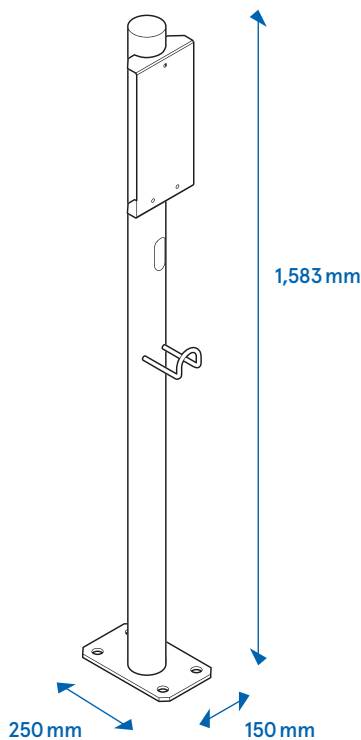

Compleo ePOLE Data sheet

With the five different variants of the ePOLE, you position one or two eBOXes in an elegant manner at a location of your choosing. The ePOLEs are suitable for the eBOX smart, the eBOX professional and the eBOX touch – each with and without attached cable – and are equipped with cable holders. The eBOX is mounted to the ePOLE using an eCLICK. Two supply lines allow for parallel charging with unrestricted charging capacity of up to 22 kW each per charging point.

ePOLE
(for a single eBOX)

ePOLE side-by-side
(for two eBOXes)

ePOLE back-to-back
(for two eBOXes)

Highlights

- ✓ Elegant pole for one or two eBOXes with plug or cable
- ✓ Available with two eCLICKs and two eBOXes smart, professional or touch
- ✓ Parallel charging of two electric vehicles with up to 22 kW, each
- ✓ Equipped with cable holder for the charging cable
- ✓ Optional anti-theft protection for the eBOXes via padlock with steel bolt (LOCK ePOLE)

The ePOLE is also available in a lower variant back-to-back or side-by-side.

Height of the ePOLE short:
1,203 mm

As of: 03/2022
Document Center:

Compleo ePOLE

Data sheet

General and electrical data

Variants	ePOLE ePOLE back-to-back ePOLE side-by-side ePOLE back-to-back short ePOLE side-by-side short
Dimensions H x W x D	ePOLE: 1,583 mm x 150 mm x 250 mm ePOLE back-to-back: 1,583 mm x 150 mm x 250 mm ePOLE side-by-side: 1,583 mm x 400 mm x 250 mm ePOLE back-to-back short: 1,203 mm x 150 mm x 250 mm ePOLE side-by-side short: 1,203 mm x 400 mm x 250 mm
Installation type	Free-standing on: Concrete foundation Existing concrete foundation
Electrical supply line	Dual supply line (one supply line for each charging point) Supply line only possible from the bottom, max. line diameter 5*10 mm ² per supply line
Weight	ePOLE: 14.1 kg ePOLE back-to-back: 15.2 kg ePOLE side-by-side: 16.5 kg ePOLE back-to-back short: 12.5 kg ePOLE side-by-side short: 13.8 kg
IP	None (no electric components)