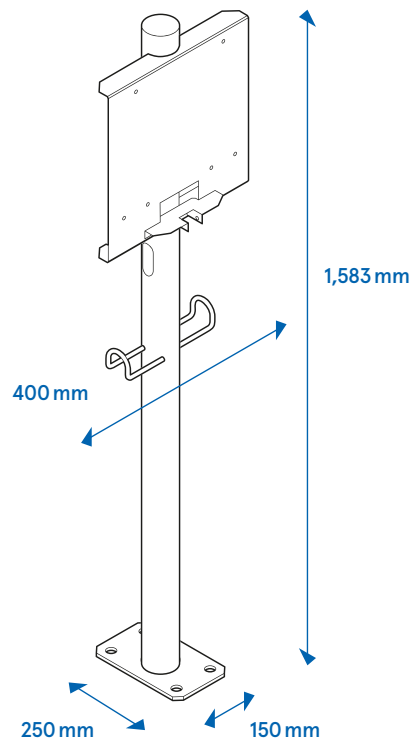

Compleo ePOLE Data sheet

With the five different variants of the ePOLE, you position one or two eBOXes in an elegant manner at a location of your choosing. The ePOLEs are suitable for the eBOX smart, the eBOX professional and the eBOX touch – each with and without attached cable – and are equipped with cable holders. The eBOX is mounted to the ePOLE using an eCLICK. Two supply lines allow for parallel charging with unrestricted charging capacity of up to 22 kW each per charging point.

ePOLE
(for a single eBOX)

ePOLE side-by-side
(for two eBOXes)

ePOLE back-to-back
(for two eBOXes)

Highlights

- ✓ Elegant pole for one or two eBOXes with plug or cable
- ✓ Available with two eCLICKs and two eBOXes smart, professional or touch
- ✓ Parallel charging of two electric vehicles with up to 22 kW, each
- ✓ Equipped with cable holder for the charging cable
- ✓ Optional anti-theft protection for the eBOXes via padlock with steel bolt (LOCK ePOLE)

The ePOLE is also available in a lower variant back-to-back or side-by-side.

Height of the ePOLE short:
1,203 mm

As of: 03/2022
Document Center:

Compleo ePOLE

Data sheet

General and electrical data

Variants	ePOLE ePOLE back-to-back ePOLE side-by-side ePOLE back-to-back short ePOLE side-by-side short
Dimensions H x W x D	ePOLE: 1,583 mm x 150 mm x 250 mm ePOLE back-to-back: 1,583 mm x 150 mm x 250 mm ePOLE side-by-side: 1,583 mm x 400 mm x 250 mm ePOLE back-to-back short: 1,203 mm x 150 mm x 250 mm ePOLE side-by-side short: 1,203 mm x 400 mm x 250 mm
Installation type	Free-standing on: Concrete foundation Existing concrete foundation
Electrical supply line	Dual supply line (one supply line for each charging point) Supply line only possible from the bottom, max. line diameter 5*10 mm ² per supply line
Weight	ePOLE: 14.1 kg ePOLE back-to-back: 15.2 kg ePOLE side-by-side: 16.5 kg ePOLE back-to-back short: 12.5 kg ePOLE side-by-side short: 13.8 kg
IP	None (no electric components)