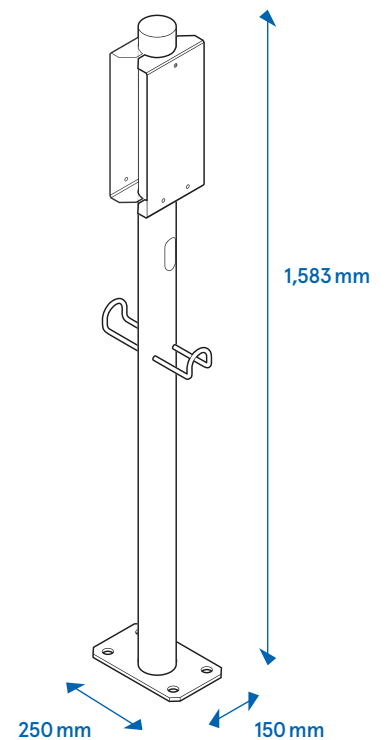

Compleo ePOLE Data sheet

With the five different variants of the ePOLE, you position one or two eBOXes in an elegant manner at a location of your choosing. The ePOLEs are suitable for the eBOX smart, the eBOX professional and the eBOX touch – each with and without attached cable – and are equipped with cable holders. The eBOX is mounted to the ePOLE using an eCLICK. Two supply lines allow for parallel charging with unrestricted charging capacity of up to 22 kW each per charging point.

ePOLE
(for a single eBOX)

ePOLE side-by-side
(for two eBOXes)

ePOLE back-to-back
(for two eBOXes)

Highlights

- ✓ Elegant pole for one or two eBOXes with plug or cable
- ✓ Available with two eCLICKs and two eBOXes smart, professional or touch
- ✓ Parallel charging of two electric vehicles with up to 22 kW, each
- ✓ Equipped with cable holder for the charging cable
- ✓ Optional anti-theft protection for the eBOXes via padlock with steel bolt (LOCK ePOLE)

The ePOLE is also available in a lower variant back-to-back or side-by-side.

Height of the ePOLE short:
1,203 mm

As of: 03/2022
Document Center:

Compleo ePOLE

Data sheet

General and electrical data

Variants	ePOLE ePOLE back-to-back ePOLE side-by-side ePOLE back-to-back short ePOLE side-by-side short
Dimensions H x W x D	ePOLE: 1,583 mm x 150 mm x 250 mm ePOLE back-to-back: 1,583 mm x 150 mm x 250 mm ePOLE side-by-side: 1,583 mm x 400 mm x 250 mm ePOLE back-to-back short: 1,203 mm x 150 mm x 250 mm ePOLE side-by-side short: 1,203 mm x 400 mm x 250 mm
Installation type	Free-standing on: Concrete foundation Existing concrete foundation
Electrical supply line	Dual supply line (one supply line for each charging point) Supply line only possible from the bottom, max. line diameter 5*10 mm ² per supply line
Weight	ePOLE: 14.1 kg ePOLE back-to-back: 15.2 kg ePOLE side-by-side: 16.5 kg ePOLE back-to-back short: 12.5 kg ePOLE side-by-side short: 13.8 kg
IP	None (no electric components)